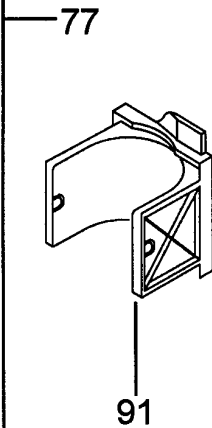

38

90

36B

54

51

52

44

48

50A

45

46

50A

47

55

49

TEST LABEL

← TO PLACE AN ORDER CHECK THE LABEL

CCCCC **EE** SSSSS PPPP

AB=62B

DE'LONGHI INT/A/RU/SKA ESAM4200.S 0132212039

Pos.	Spare part code	Description
	5313210401	COVER
	7313217261	ASSY MOTOR (MOTION) + PULLEY SMALL 230V (SERVICE) ATTENTION CHECK TECH
01	5332143500	COVER
02	5332143400	COVER
04	7332210400	CLOSURE
05	5332143900	SIDE LEFT
06	5913210471	KNOB
07	5532146600	TANK
08	5332168900	REAR PANEL
09	5332143800	SIDE RIGHT
10	7332192000	CONTROL PANEL ASSEMBLY
11	5332274500	TRAY
12	7313220561	DOOR ASSY
13	5332142600	HOOK
14	5332145600	COVER
15	7332165800	TANK
16	5332203200	PROFILE
17	5332164000	CUP PLATE
18	5332213400	TRAY
19	5332225800	BOTTOM
20	5332266300	FLOAT
21	5332107900	MEASURING SPOON
27	5532118100	TUBE PTFE DI2-DE4 L=190 2BUSHES
28	6132101300	SPRING
30	5032526900	WIRING TCO
31	5332142200	SUPPORT
32	5132104100	MICROSWITCH
33	6132104700	SPRING