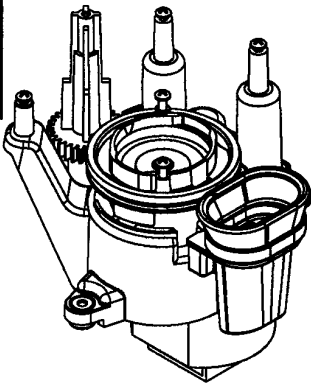

50A

45

46

50A

47

55

49

TEST LABEL

← TO PLACE AN ORDER CHECK THE LABEL

CCCCC **EE** SSSSS PPPP

AB=62B

DE'LONGHI INT/A/RU/SKA ESAM4200.S 0132212039

Pos.	Spare part code	Description
	5313210401	COVER
	7313217261	ASSY MOTOR (MOTION) + PULLEY SMALL 230V (SERVICE) ATTENTION CHECK TECH
01	5332143500	COVER
02	5332143400	COVER
04	7332210400	CLOSURE
05	5332143900	SIDE LEFT
06	5913210471	KNOB
07	5532146600	TANK
08	5332168900	REAR PANEL
09	5332143800	SIDE RIGHT
10	7332192000	CONTROL PANEL ASSEMBLY
11	5332274500	TRAY
12	7313220561	DOOR ASSY
13	5332142600	HOOK
14	5332145600	COVER
15	7332165800	TANK
16	5332203200	PROFILE
17	5332164000	CUP PLATE
18	5332213400	TRAY
19	5332225800	BOTTOM
20	5332266300	FLOAT
21	5332107900	MEASURING SPOON
27	5532118100	TUBE PTFE DI2-DE4 L=190 2BUSHES
28	6132101300	SPRING
30	5032526900	WIRING TCO
31	5332142200	SUPPORT
32	5132104100	MICROSWITCH
33	6132104700	SPRING

DE'LONGHI INT/A/RU/SKA ESAM4200.S 0132212039

Pos.	Spare part code	Description
34	5217100200	SENSOR NTC
35	7313219441	VALVE
36	5213211901	POWER BOARD
37	5332159800	SUPPORT
38	5132106900	PUMP
39	5232103200	PROTECTOR
40	5532118100	TUBE PTFE DI2-DE4 L=190 2BUSHES
41	7313216621	TAP
42	5532128300	KNOB
43	5132103900	MICROSWITCH
44	5232110000	CONTROL BOARD 11 PIN
45	5313217761	O-RING
46	533135	O-RING
47	5332113800	TUBE LOWER
48	5332249000	EXTENSION
49	5332229600	COVER
50	5132103900	MICROSWITCH
50A	5132105400	MICROSWITCH
51	VT205651	FILTER
52	5513212981	FRAME
53	5232110100	BOARD FEELER
54	5213212861	WATER VOLUME METER
55	5232104600	SENSOR REED
62B	7332203600	COMPLETE GRINDER
63	5313217751	O-RING
64	7313213911	GENERATOR
65	5332213000	PIN
66	5332144900	GASKET