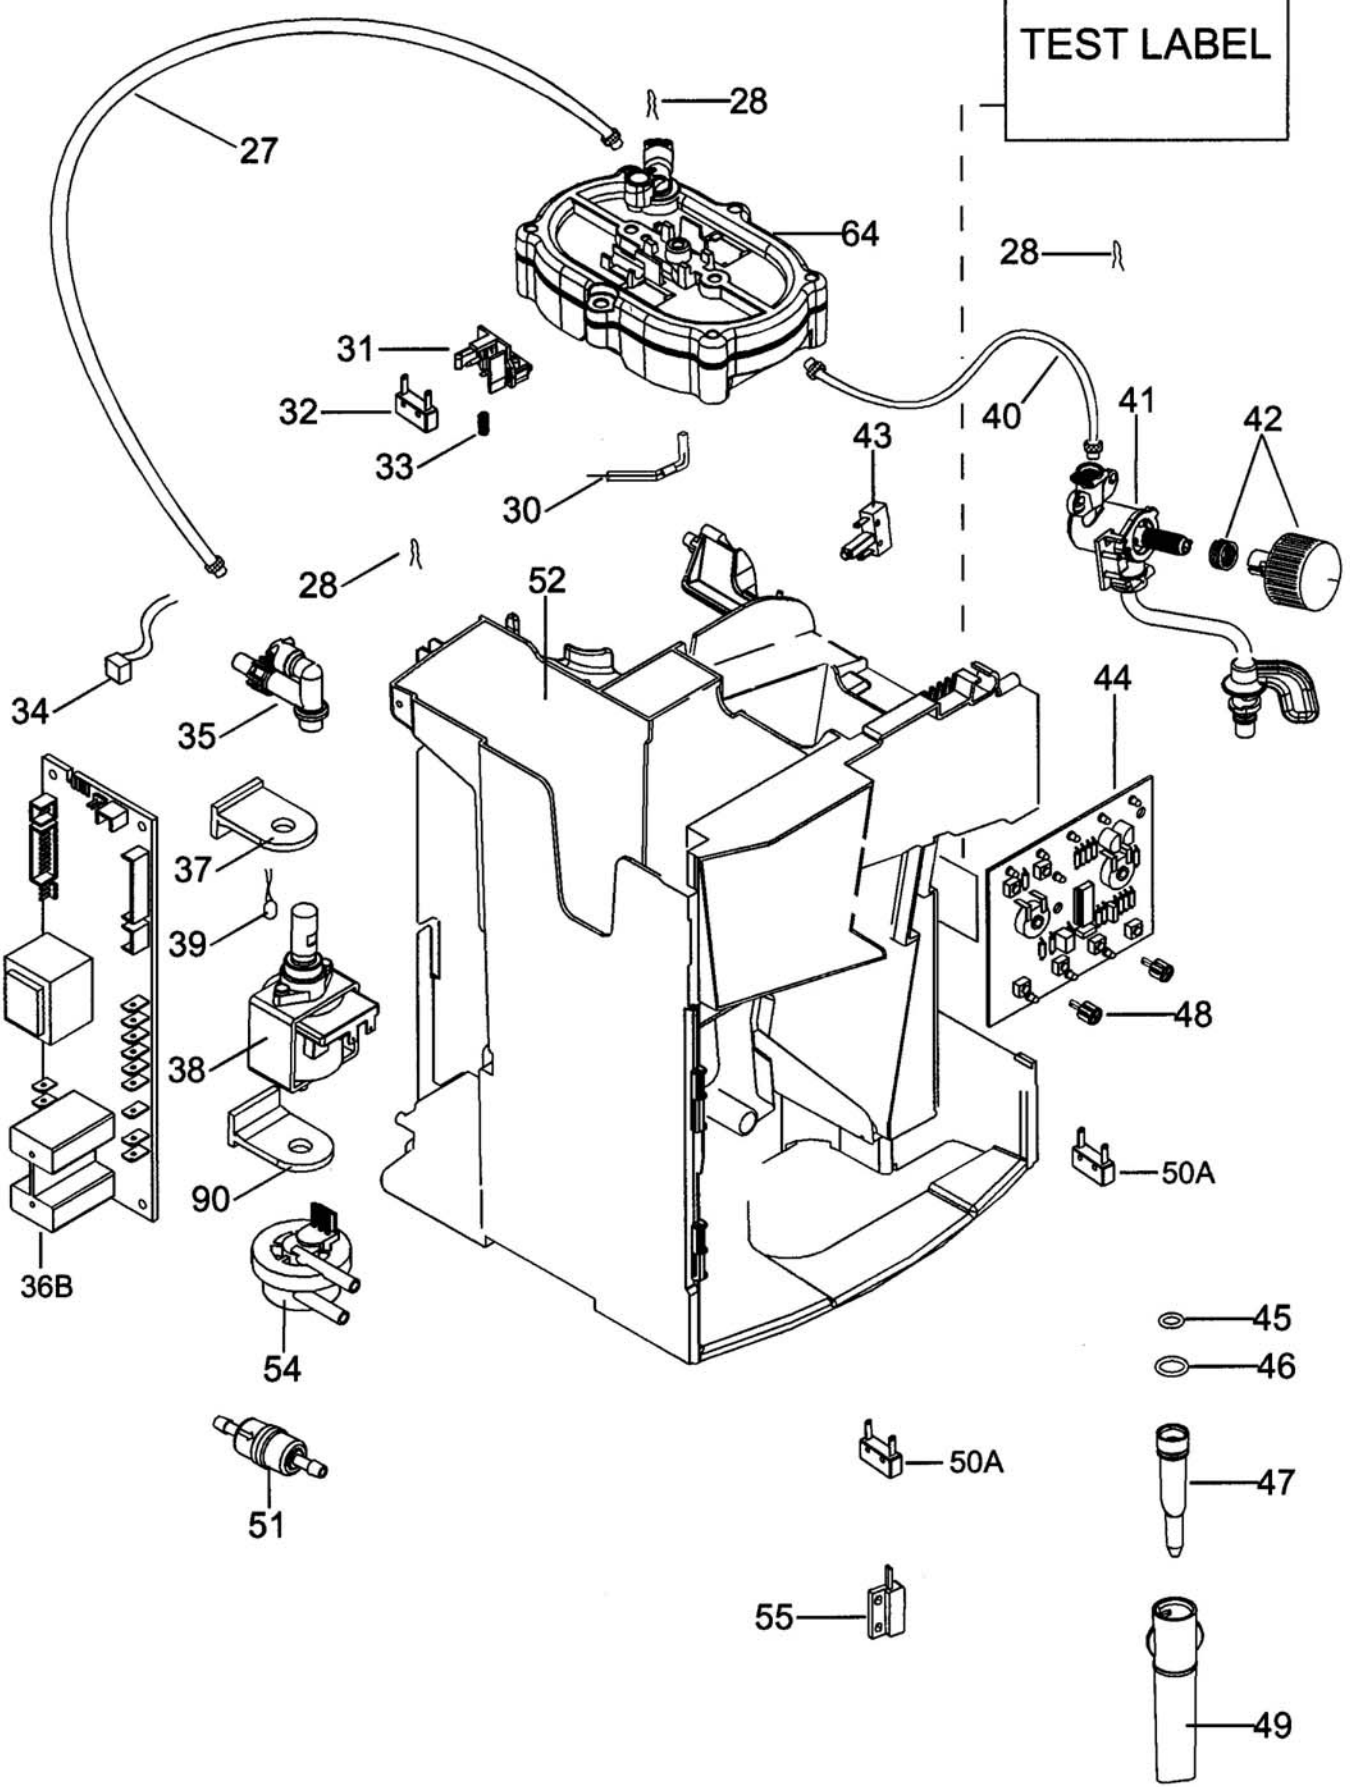

TEST LABEL

27

28

28

31

32

33

30

38

90

36B

54

51

52

44

48

50A

45

46

50A

47

55

49

TEST LABEL

← TO PLACE AN ORDER CHECK THE LABEL

CCCCC **EE** SSSSS PPPP

AB=62B

DE'LONGHI INT/A/RU/SKA ESAM4200.S 0132212039

Pos.	Spare part code	Description
	5313210401	COVER
	7313217261	ASSY MOTOR (MOTION) + PULLEY SMALL 230V (SERVICE) ATTENTION CHECK TECH
01	5332143500	COVER
02	5332143400	COVER
04	7332210400	CLOSURE
05	5332143900	SIDE LEFT
06	5913210471	KNOB
07	5532146600	TANK
08	5332168900	REAR PANEL
09	5332143800	SIDE RIGHT
10	7332192000	CONTROL PANEL ASSEMBLY
11	5332274500	TRAY
12	7313220561	DOOR ASSY
13	5332142600	HOOK
14	5332145600	COVER
15	7332165800	TANK
16	5332203200	PROFILE
17	5332164000	CUP PLATE
18	5332213400	TRAY
19	5332225800	BOTTOM
20	5332266300	FLOAT
21	5332107900	MEASURING SPOON
27	5532118100	TUBE PTFE DI2-DE4 L=190 2BUSHES
28	6132101300	SPRING
30	5032526900	WIRING TCO
31	5332142200	SUPPORT
32	5132104100	MICROSWITCH
33	6132104700	SPRING